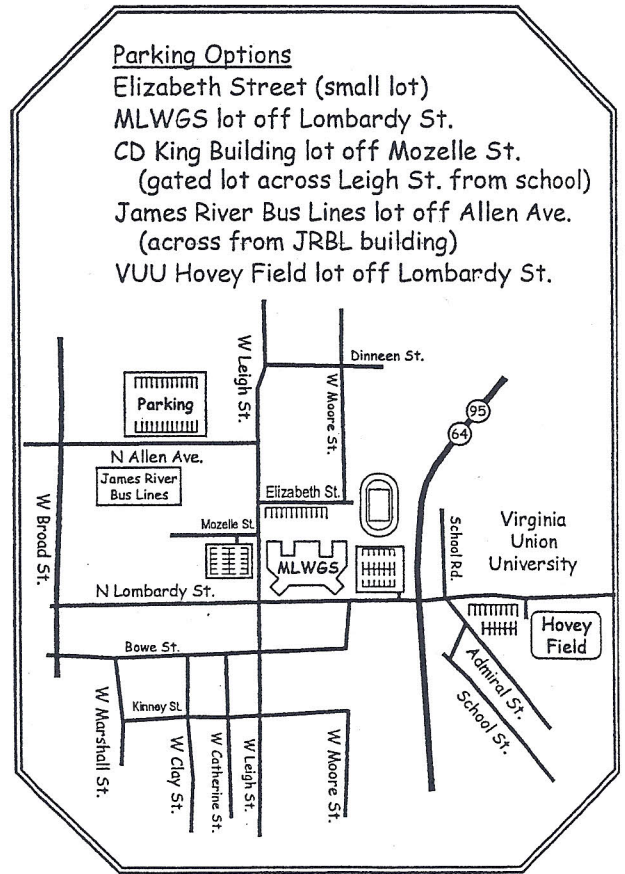

Maggie L. Walker Governor's School

1000 N. Lombardy Street
Richmond, VA 23220

Room Labels

- R = Unisex Restroom
- M = Men's Restroom
- W = Women's Restroom
- O = P.E. Office
- E = Elevator

Parking Options

- Elizabeth Street (small lot)
- MLWGS lot off Lombardy St.
- CD King Building lot off Mozelle St.
(gated lot across Leigh St. from school)
- James River Bus Lines lot off Allen Ave.
(across from JRBL building)
- VUU Hovey Field lot off Lombardy St.