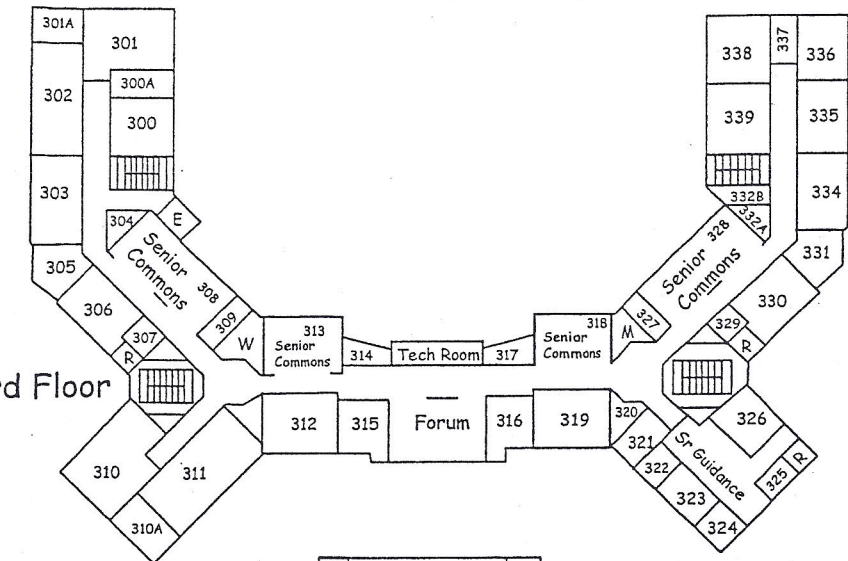

Maggie L. Walker Governor's School

1000 N. Lombardy Street
Richmond, VA 23220

Room Labels

- R = Unisex Restroom
- M = Men's Restroom
- W = Women's Restroom
- O = P.E. Office
- E = Elevator

Parking Options

- Elizabeth Street (small lot)
- MLWGS lot off Lombardy St.
- CD King Building lot off Mozelle St.
(gated lot across Leigh St. from school)
- James River Bus Lines lot off Allen Ave.
(across from JRBL building)
- VUU Hovey Field lot off Lombardy St.