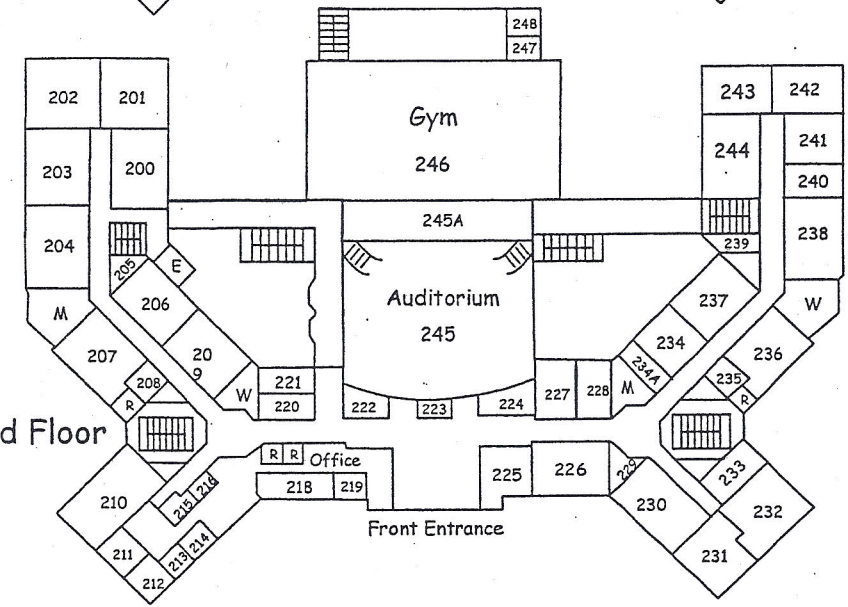

Maggie L. Walker Governor's School

1000 N. Lombardy Street
Richmond, VA 23220

Room Labels

- R = Unisex Restroom
- M = Men's Restroom
- W = Women's Restroom
- O = P.E. Office
- E = Elevator

Parking Options

- Elizabeth Street (small lot)
- MLWGS lot off Lombardy St.
- CD King Building lot off Mozelle St.
(gated lot across Leigh St. from school)
- James River Bus Lines lot off Allen Ave.
(across from JRBL building)
- VUU Hovey Field lot off Lombardy St.