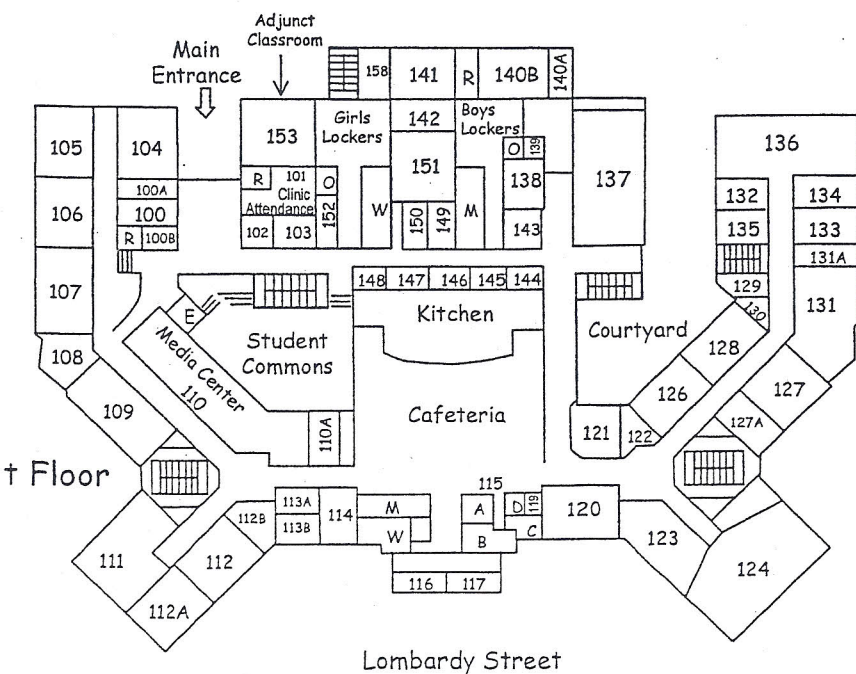

Maggie L. Walker Governor's School

1000 N. Lombardy Street
Richmond, VA 23220

Room Labels

- R = Unisex Restroom
- M = Men's Restroom
- W = Women's Restroom
- O = P.E. Office
- E = Elevator

Parking Options

- Elizabeth Street (small lot)
- MLWGS lot off Lombardy St.
- CD King Building lot off Mozelle St.
(gated lot across Leigh St. from school)
- James River Bus Lines lot off Allen Ave.
(across from JRBL building)
- VUU Hovey Field lot off Lombardy St.